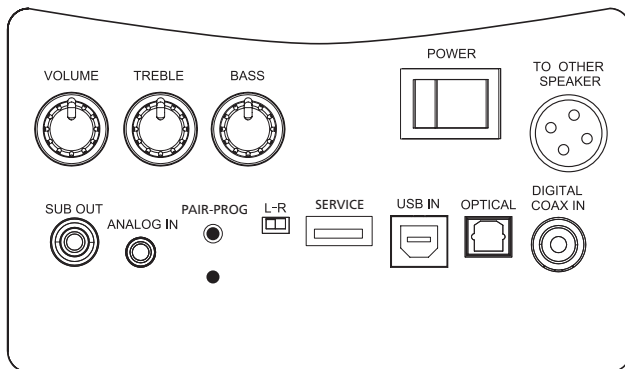

Active Speaker Rear Panel