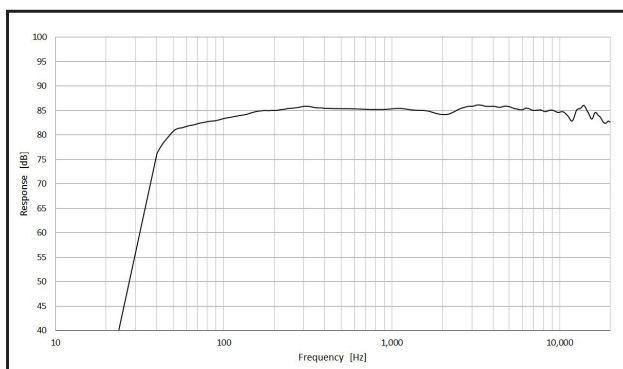

Measured Frequency Response

Specifications

Drivers

- 5.25 inch aluminum cone woofer with 1.2 inch XBL magnetic motor for outstanding performance linearity
- 5.25 inch long-throw passive radiator
- 1.0 inch aluminum dome tweeter

Design

- 2-way bi-amplified active speakers
- Assisted passive radiator bass reflex system
- 8th-Order DSP derived Butterworth response at 48Hz
- 6th-Order DSP derived Linkwitz-Riley crossover at 2kHz

Inputs

- Bluetooth with aptX for wireless connection
- USB audio up to 24 bits at 96kHz
- Toslink optical up to 24 bits at 96kHz
- Coax digital up to 24 bits at 96kHz
- Analog conversion at 24 bits at 48kHz

Amplifier & DSP

- Direct Digital Class D Topology
- 100 Watts to each woofer, 20 watts to each tweeter
- DSP resolution of 24 bits at 48kHz
- Thermal, short circuit, over current protection

Frequency Response

- Flat Mode: 48-20,000 Hz +/- 3dB, -10dB at 40Hz
- Shelf Mode: Above with -4 dB shelf between 48-150Hz

Subwoofer Crossover

- Flat Mode: 4th-Order Butterworth at 80Hz
- Shelf Mode: 4th-Order Butterworth at 110Hz

Power Requirements

- 120VAC +/- 10% at 60Hz or 220 VAC +/- 10% at 50Hz

Size

- 10.0"H x 6.5"W x 8.0"D
- Shipping: 18" x 16" x 12" box weighing 30lbs

Vanatoo
Technology Serving Art

www.vanatoo.com • 1-855-771-1161

Copyright © 2019 Vanatoo. All rights reserved.